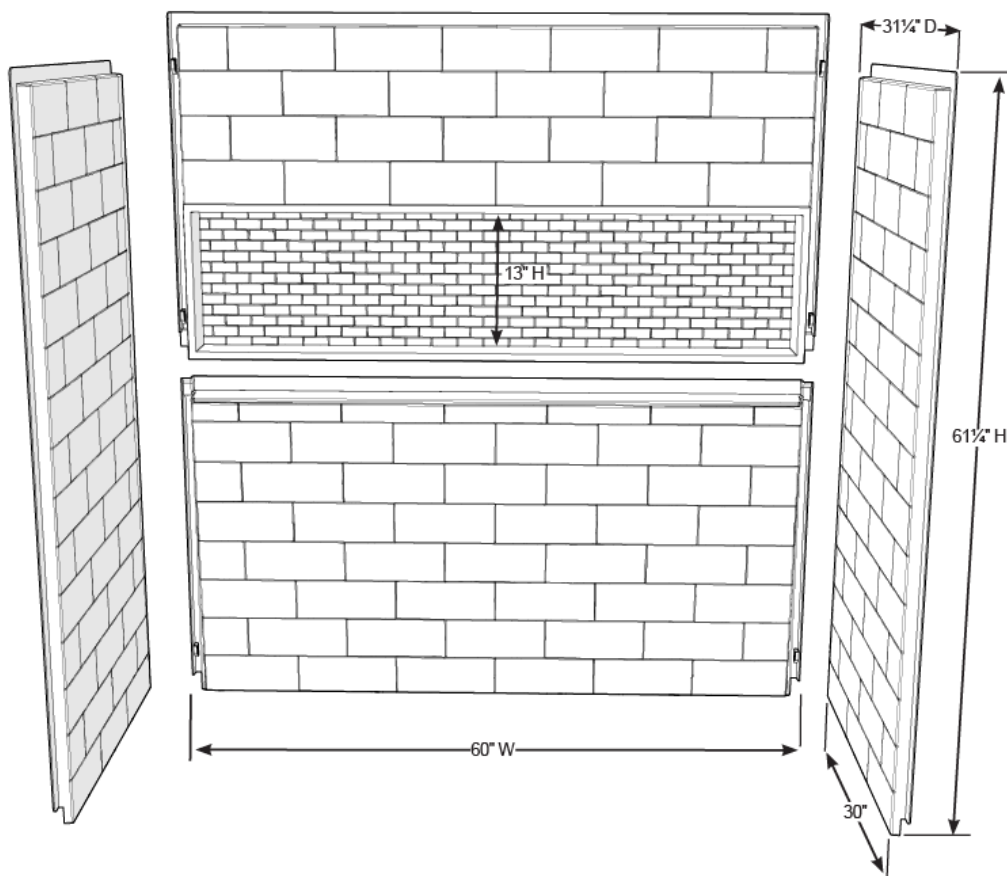

NEXTILE 4-PIECE TUB WALL SET 60" X 30" X 60"

Z041-5000 4-PIECE TUB WALL SET

DESCRIPTION:

NEXTILE 4-piece bathtub wall set compliments all Bootz 60" x 30" bathtubs, alleviating the need for expensive and time-consuming tile work. The realistic subway tile pattern and grout texture, combined with full-length wall-to-wall storage niche provides a real tile look and feel, with plenty of storage space for bathing essentials. For a custom look, the niche can be tiled with real tile for endless color, pattern, and texture possibilities. The wall system is designed for quick 1-person direct-to-stud installation, which is DIY-friendly and saves time for professional installers. The glossy composite finish and realistic grout are engineered for ease of cleaning and maintenance.

NEXTILE weighs 100 lbs., for easy transport, handling and installation.

The NEXTILE complies with CSA B45.5/ANSI Z124 Plastic Plumbing Fixtures.

Made in the USA.

NEXTILE 4-PIECE TUB WALL SET 60" X 30" X 60"

NEXTILE 4-PIECE TUB WALL SET

60" x 30" x 60"

Weight: 100 lbs

Z041-5000 White

Complies with:

Fixture is compatible or complies with
CSA B45.5/IAPMO Z124
ANSI, WW-P 541, HUD-FHA-VA, LEED
and the "Buy America Act" where
applicable when installed accordingly.

Standard Features:

Bootz 60" x 30" tub-compatible
Realistic tile pattern & grout texture
Full-length customizable niche
Quick direct-to-stud installation

Made in the USA

All Dimensions +/- 1/8" unless otherwise noted.